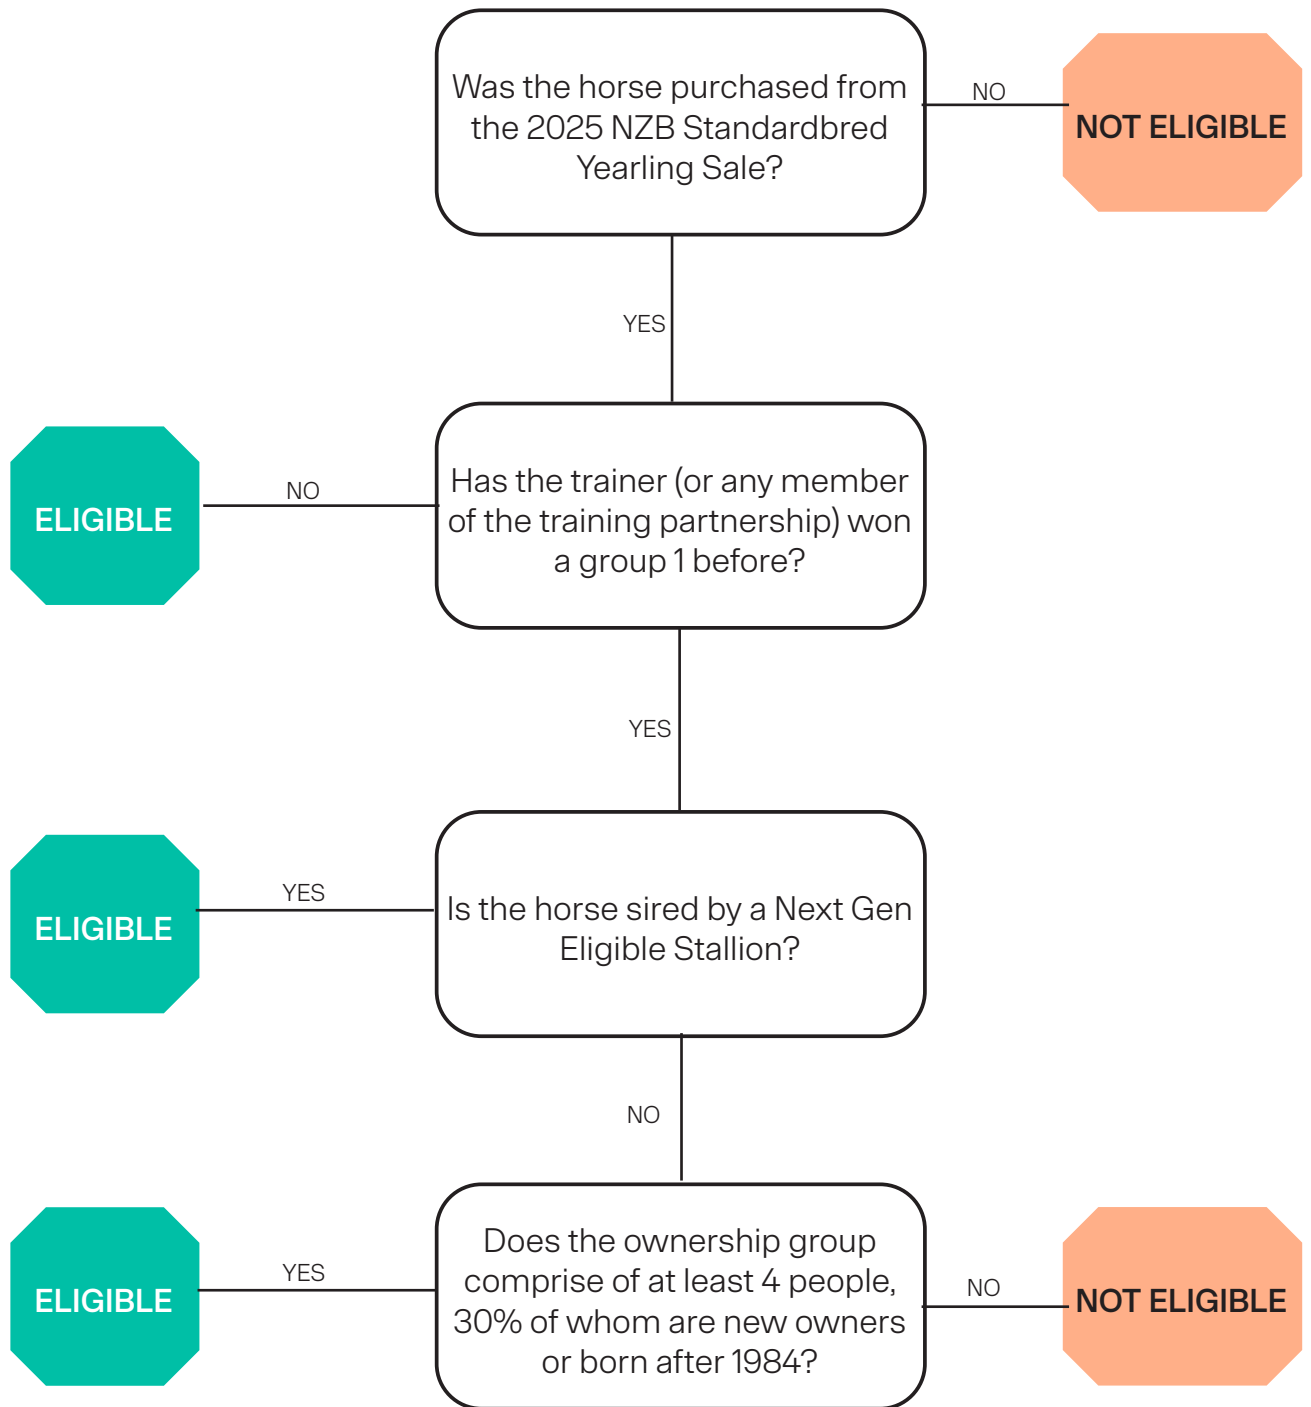

Next Gen Eligibility Flowchart

NEXT GEN ELIGIBLE SIRES

BETTORS WISH	ON A STREAK
BIRD PARKER	PROPULSION
BOLD EAGLE	STAY HUNGRY
CAPTAIN CRUNCH	TALL DARK STRANGER
ELITE STRIDE	TIMOKO
FACE TIME BOURBON	ULIMATE SNIPER
KING OF SWING	VILLAGE MYSTIC
LATHER UP	ZENITH STRIDE
MCWICKED	